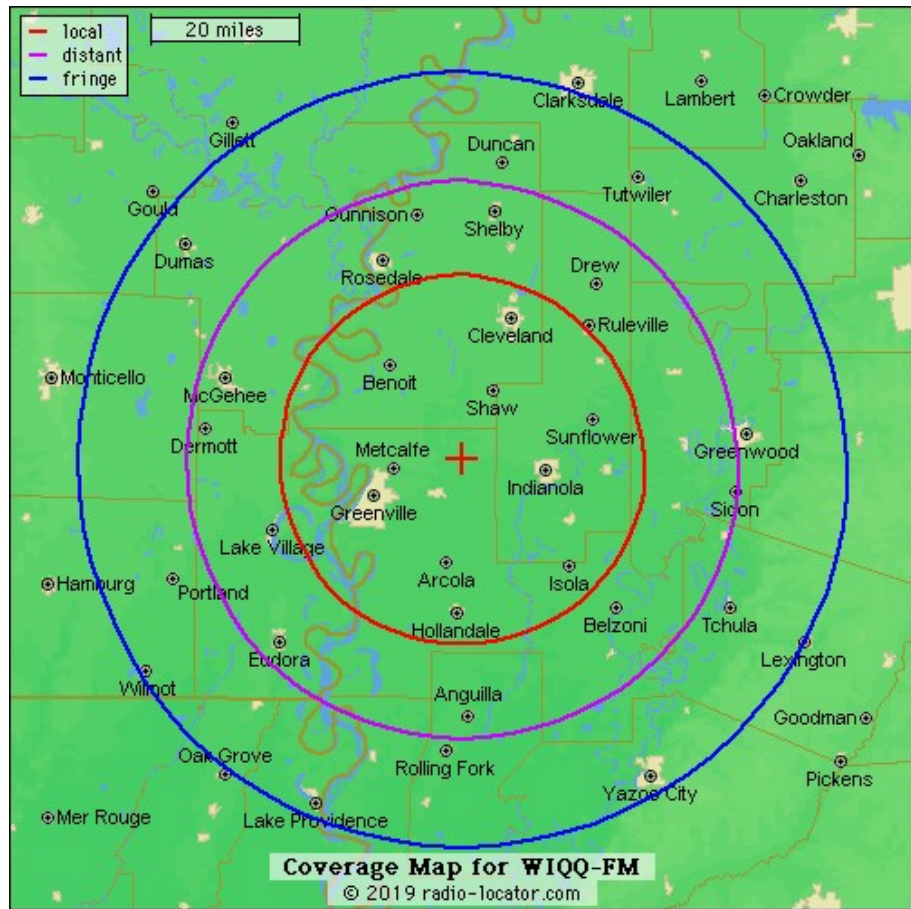

## The Delta's Only Pop/Top 40 Station Reaches Your Potential Customers Throughout the Delta

There's only one place in the Delta to hear today's hit music - Q102. Beyoncé, Black Eyed Peas, Justin Bieber, Kelly Clarkson, Kris Allen, Lady Gaga, Nickelback, Pink, Usher and more. Q102's Pop/Top 40 format appeals to active young adults - the people who have a significant amount of discretionary income. Q102 features a live morning show with D.K. Pierce, Meteorologist Tom Churchill's weather forecasts and the Delta's only daily local news broadcasts from the Delta Radio Newsroom. If you want to sell your product or service to young adults in the Delta, Q102 is the place!

### STATION FACTS:

- Frequency:** 102.1 FM
- Power:** Now 25,000 Watts!
- Schedule:** 24 Hours a Day
- Format:** The Delta's only Pop/Top 40 station
- Coverage:** Washington, Bolivar, Sharkey, Issaquena, Humphreys, Sunflower and Coahoma Counties in Mississippi; Chicot and Desha Counties in Arkansas.
- Audience:** Q102 appeals to the active young adult audience (16-34).
- News:** Hourly updates from the Delta Radio Newsroom in morning drive, plus world news from CBS Radio.
- Specials:** "Open House Party" on Saturday Night;  
"American Top 40" with Ryan Seacrest on Sunday morning and Sunday night.
- Contact:** 830 Main Street, Greenville MS 38701;  
Phone 662-394-8865; Fax 662-378-8341  
Online at [www.Q102.net](http://www.Q102.net)

**The Delta's Only Pop/Top 40 Station  
With Total Market Coverage in the Delta**

Q102's signal covers the heart of the Mississippi Delta. Broadcasting from Greenville, Q102 can be heard all over Washington, Bolivar, Sunflower, Issaquena, Sharkey, and Humphries Counties in Mississippi, as well as Chicot and Desha Counties in Arkansas. Q102 can also be heard online at [www.Q102.net](http://www.Q102.net).