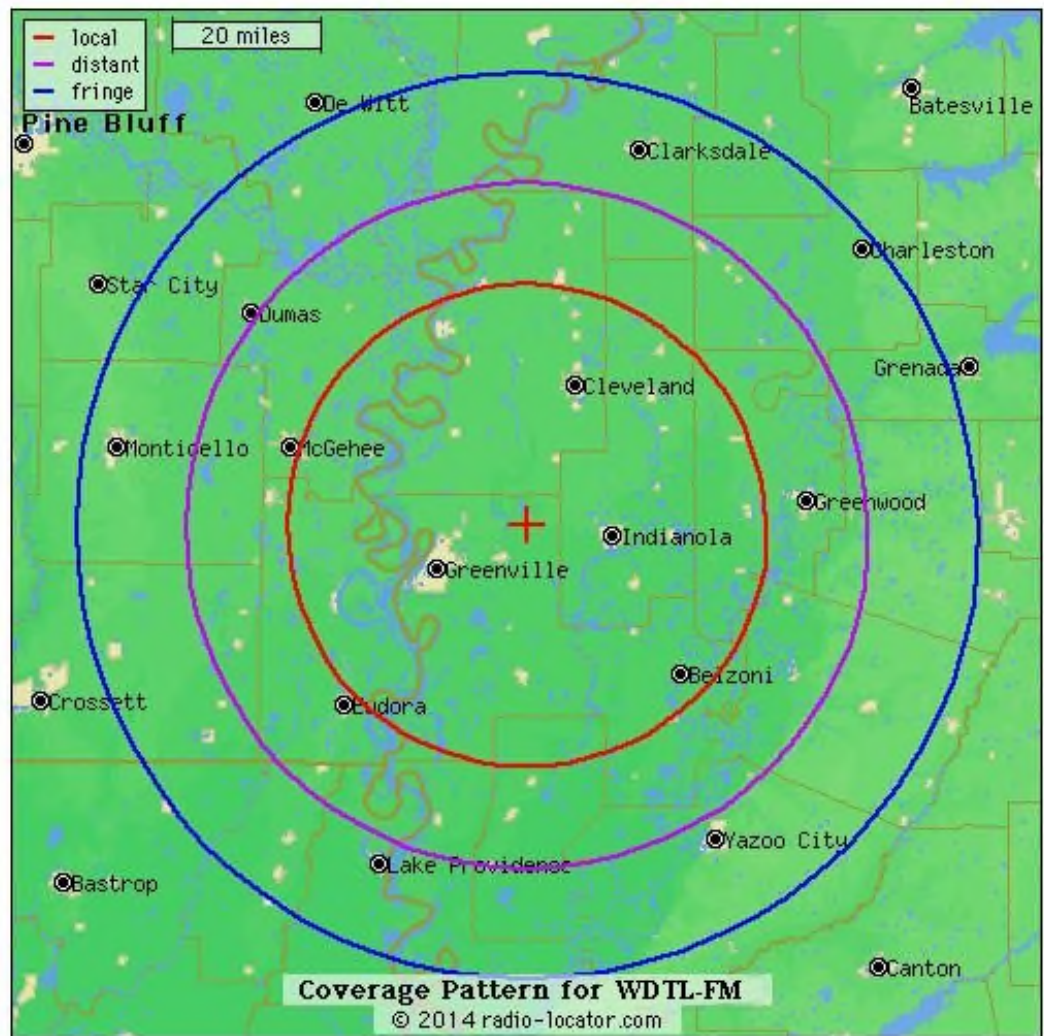

DELTA COUNTRY 105.7

Bigger Coverage in the Delta Means More People Hear Your Commercial Message!

WDTL-FM's powerful signal covers the heart of the Mississippi Delta - including the cities of Indianola, Cleveland, Greenville and Greenwood. We can be heard all over Sunflower, Leflore, Humphries and Washington Counties. WDTL-FM can also be heard worldwide online at www.deltacountry.com.