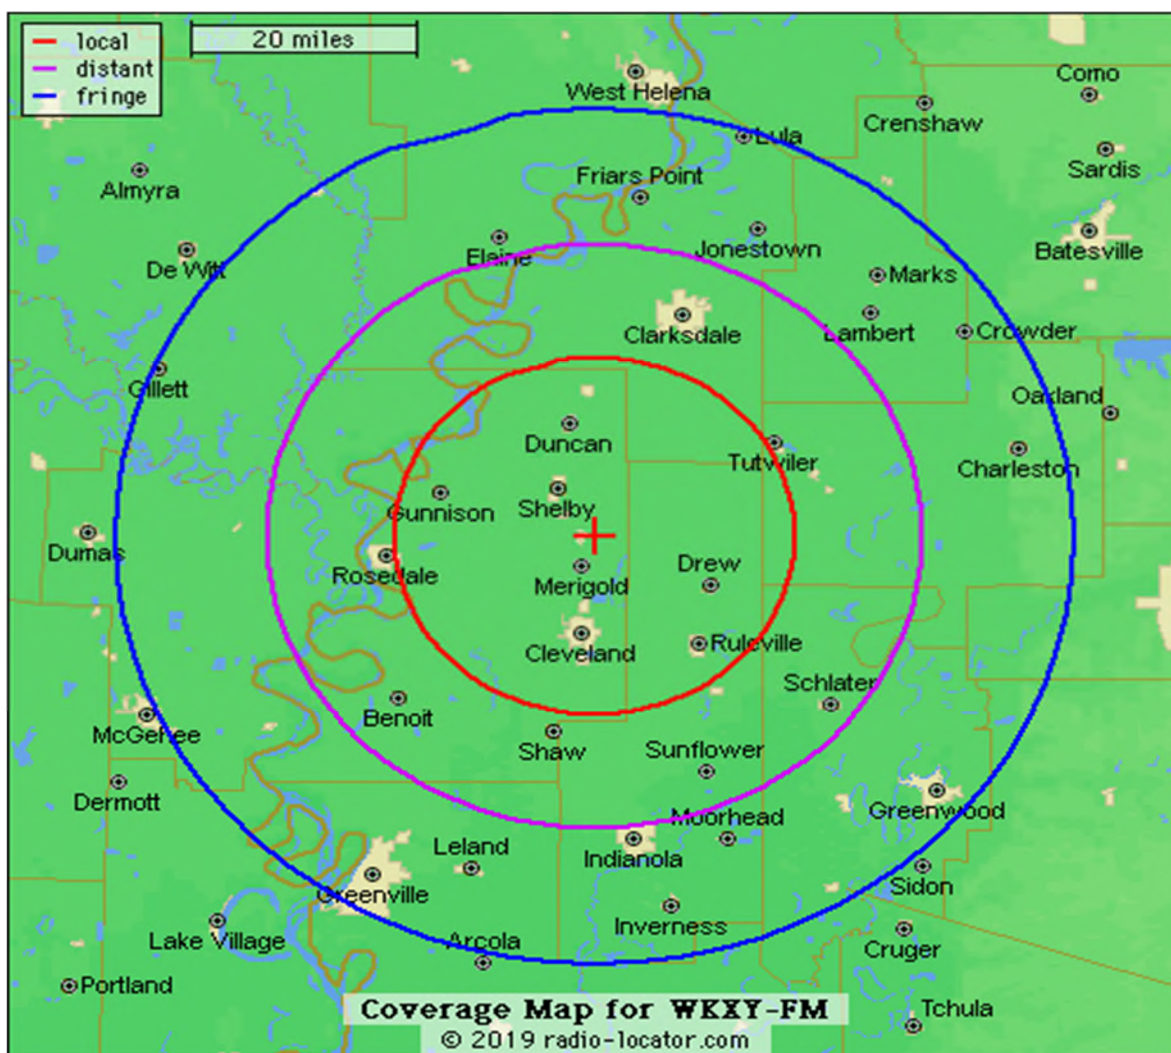

# KIX 92.1

## The Delta's Best Country!

### Great Coverage In The Delta

WKXY's signal covers the heart of the Mississippi Delta - including the cities of Cleveland, Clarksdale, Indianola and Rosedale. We can be heard all over Bolivar, Sunflower and Coahoma Counties, as well as part of Washington, Leflore, Quitman and Tallahatchie Counties and even several counties in Arkansas. WKXY can also be heard worldwide online at [www.kix921.com](http://www.kix921.com).