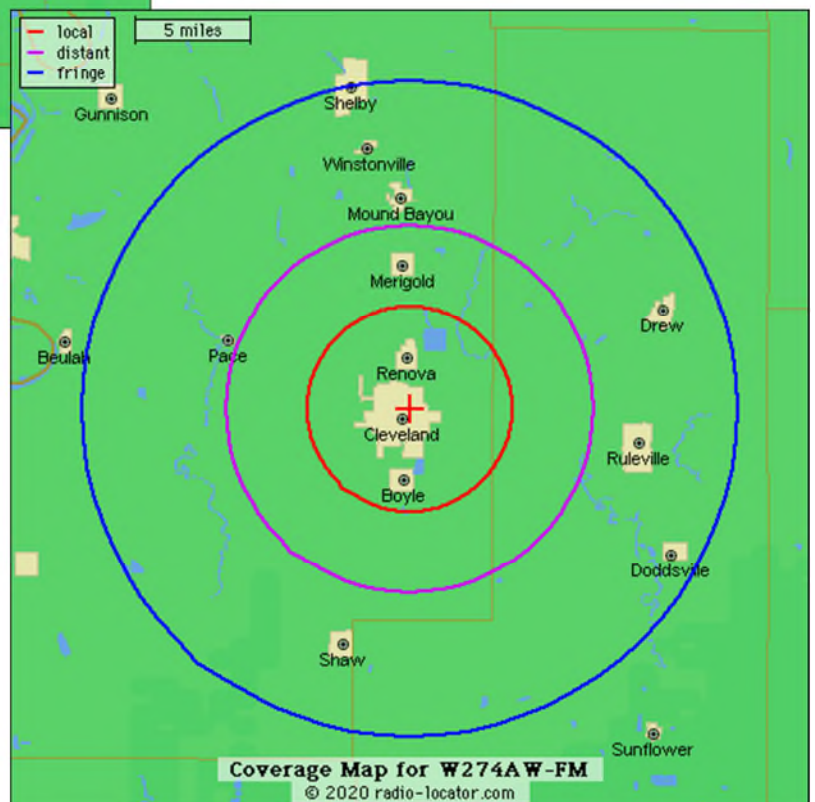

Greenville FM
Coverage