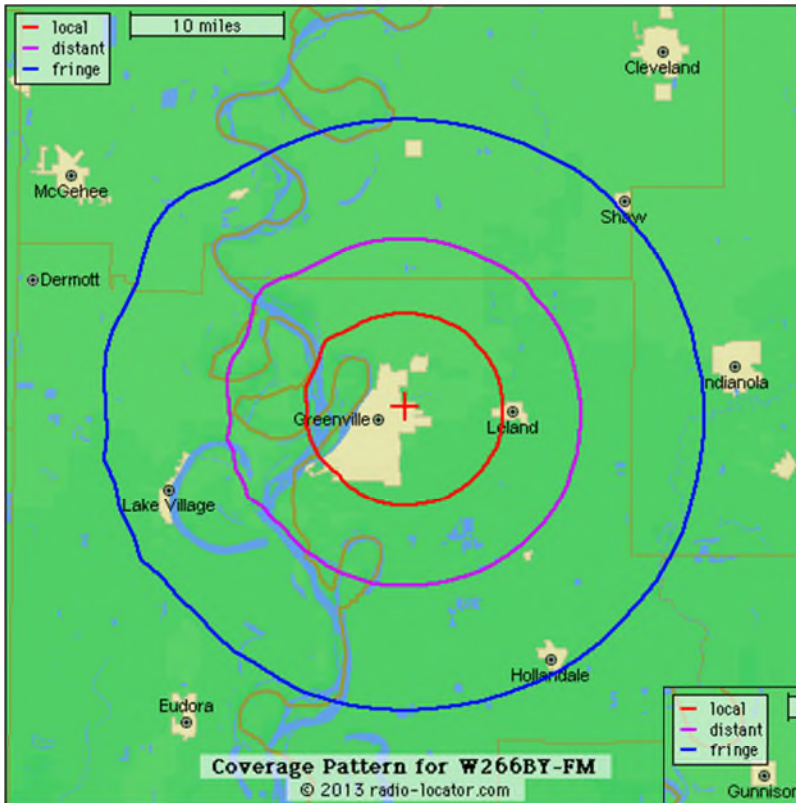

WNIX is also heard on
101.1 FM in Greenville
and 102.7 FM in Cleveland