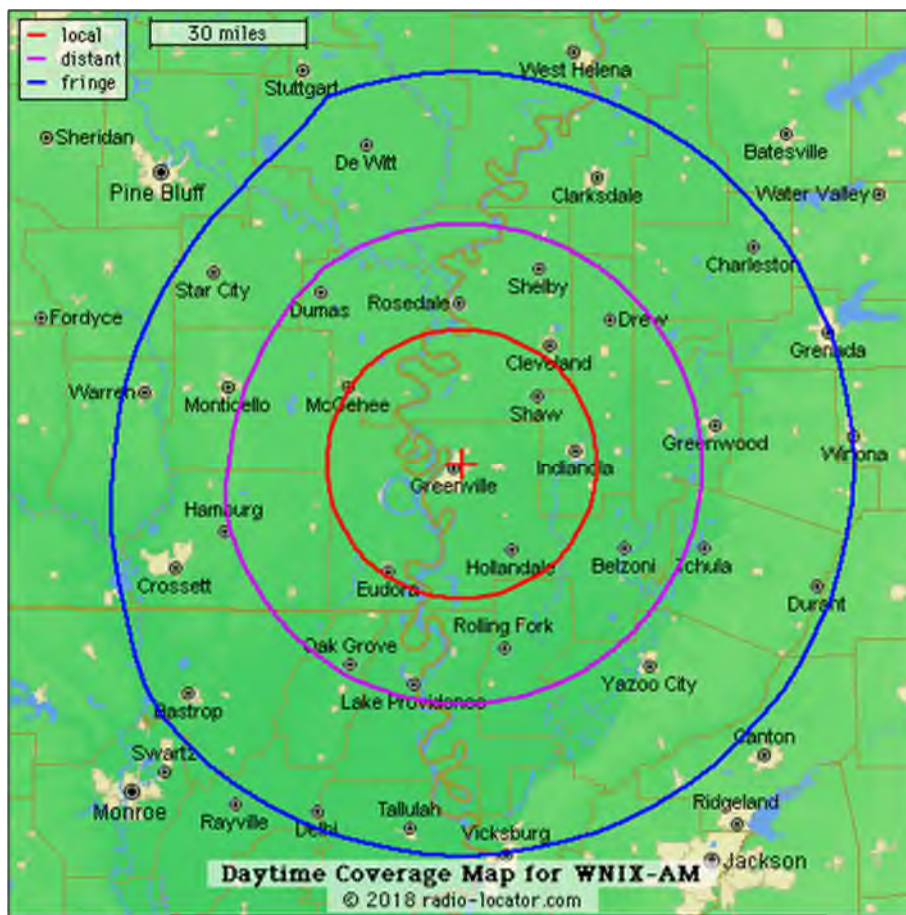

WNIX

Covering The Delta with 24 Hours of Stimulating and Intelligent Talk Radio

The Delta's most powerful AM signal blankets the Delta, including the cities of Greenville, Cleveland, Indianola, plus Eudora, Lake Village and McGehee, Arkansas. WNIX can be heard all over Washington, Bolivar, Sunflower, Sharkey and Humphries Counties in Mississippi, as well as Chicot and Desha Counties in Arkansas. WNIX can also be heard on FM 101.1 in the Greenville area, FM 102.7 in Cleveland, and worldwide at www.wnixradio.com.