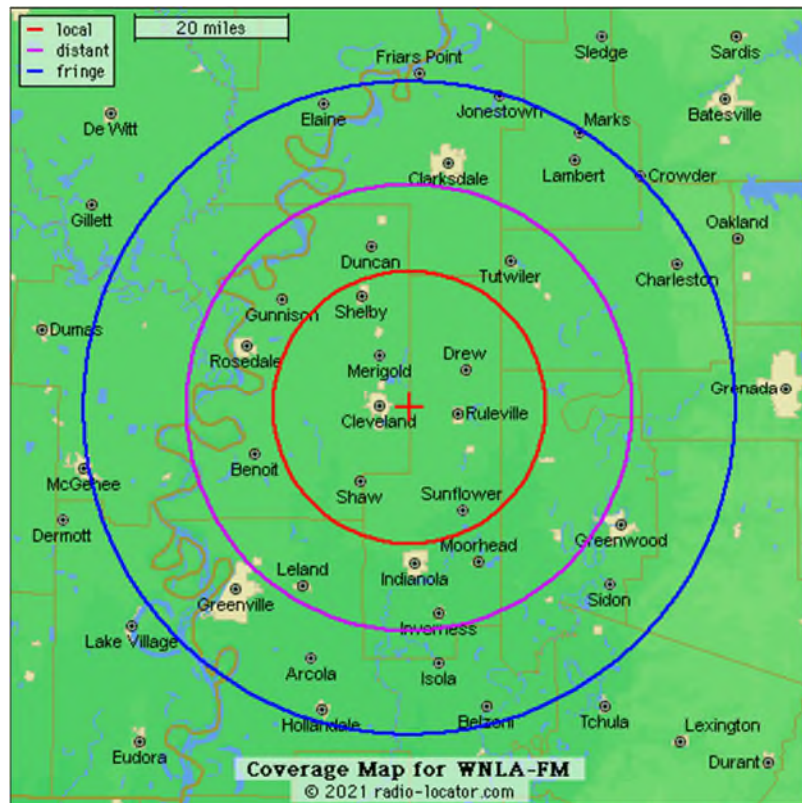

# WNLA

## FM 95.3 & AM 1390

### Coverage Map

**WNLA signal covers the heart of the Mississippi Delta - including the cities of Indianola, Cleveland, Greenville and Greenwood. We can be heard all over Sunflower, Bolivar, Leflore, Humphreys and Washington Counties on both the FM and AM dial. WNLA can also be heard worldwide online at [www.wnlaradio.com](http://www.wnlaradio.com).**